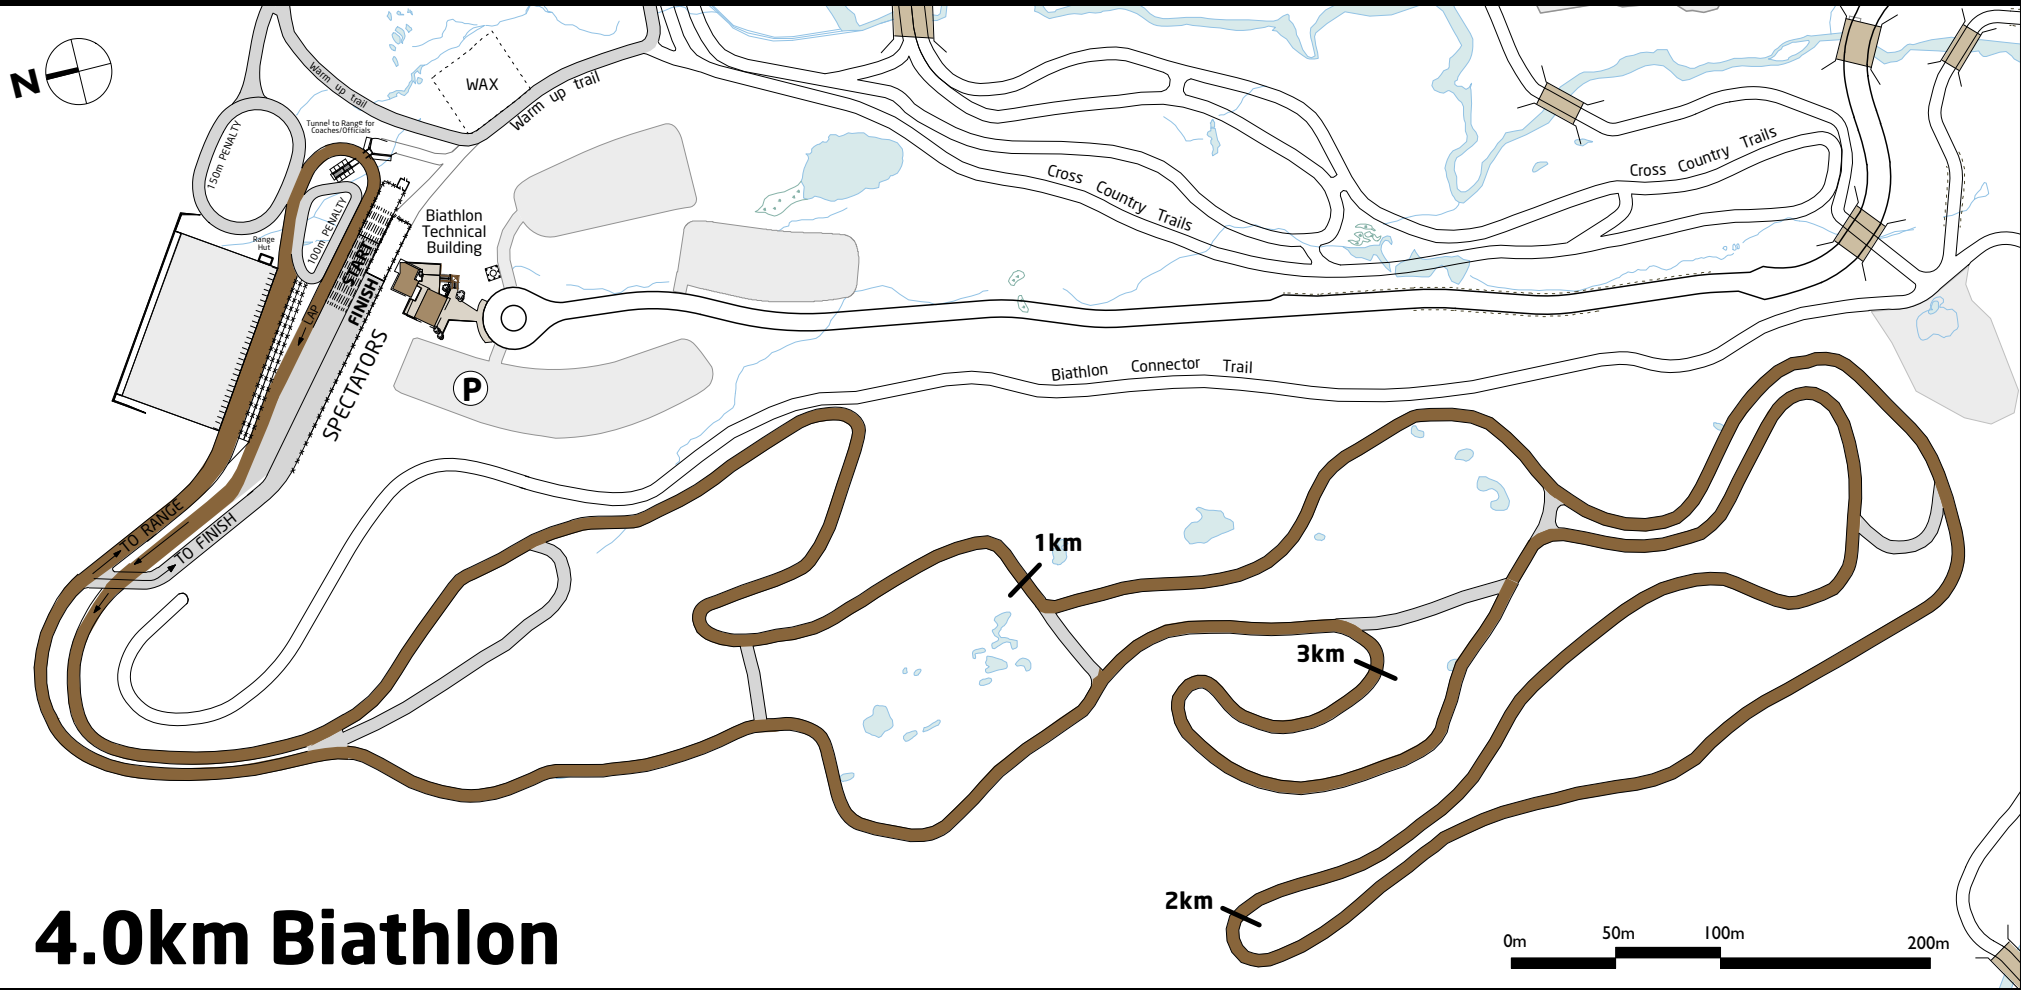

2008 SQUAMISH LIFE CANADIAN CHAMPIONSHIPS

4.0km Biathlon

TECHNICAL SPECIFICATIONS

Length : 4013m
 TC : 135m
 HD : 41m
 MC : 33m

WHISTLER
 OLYMPIC
 PARK

SquamishLife.ca