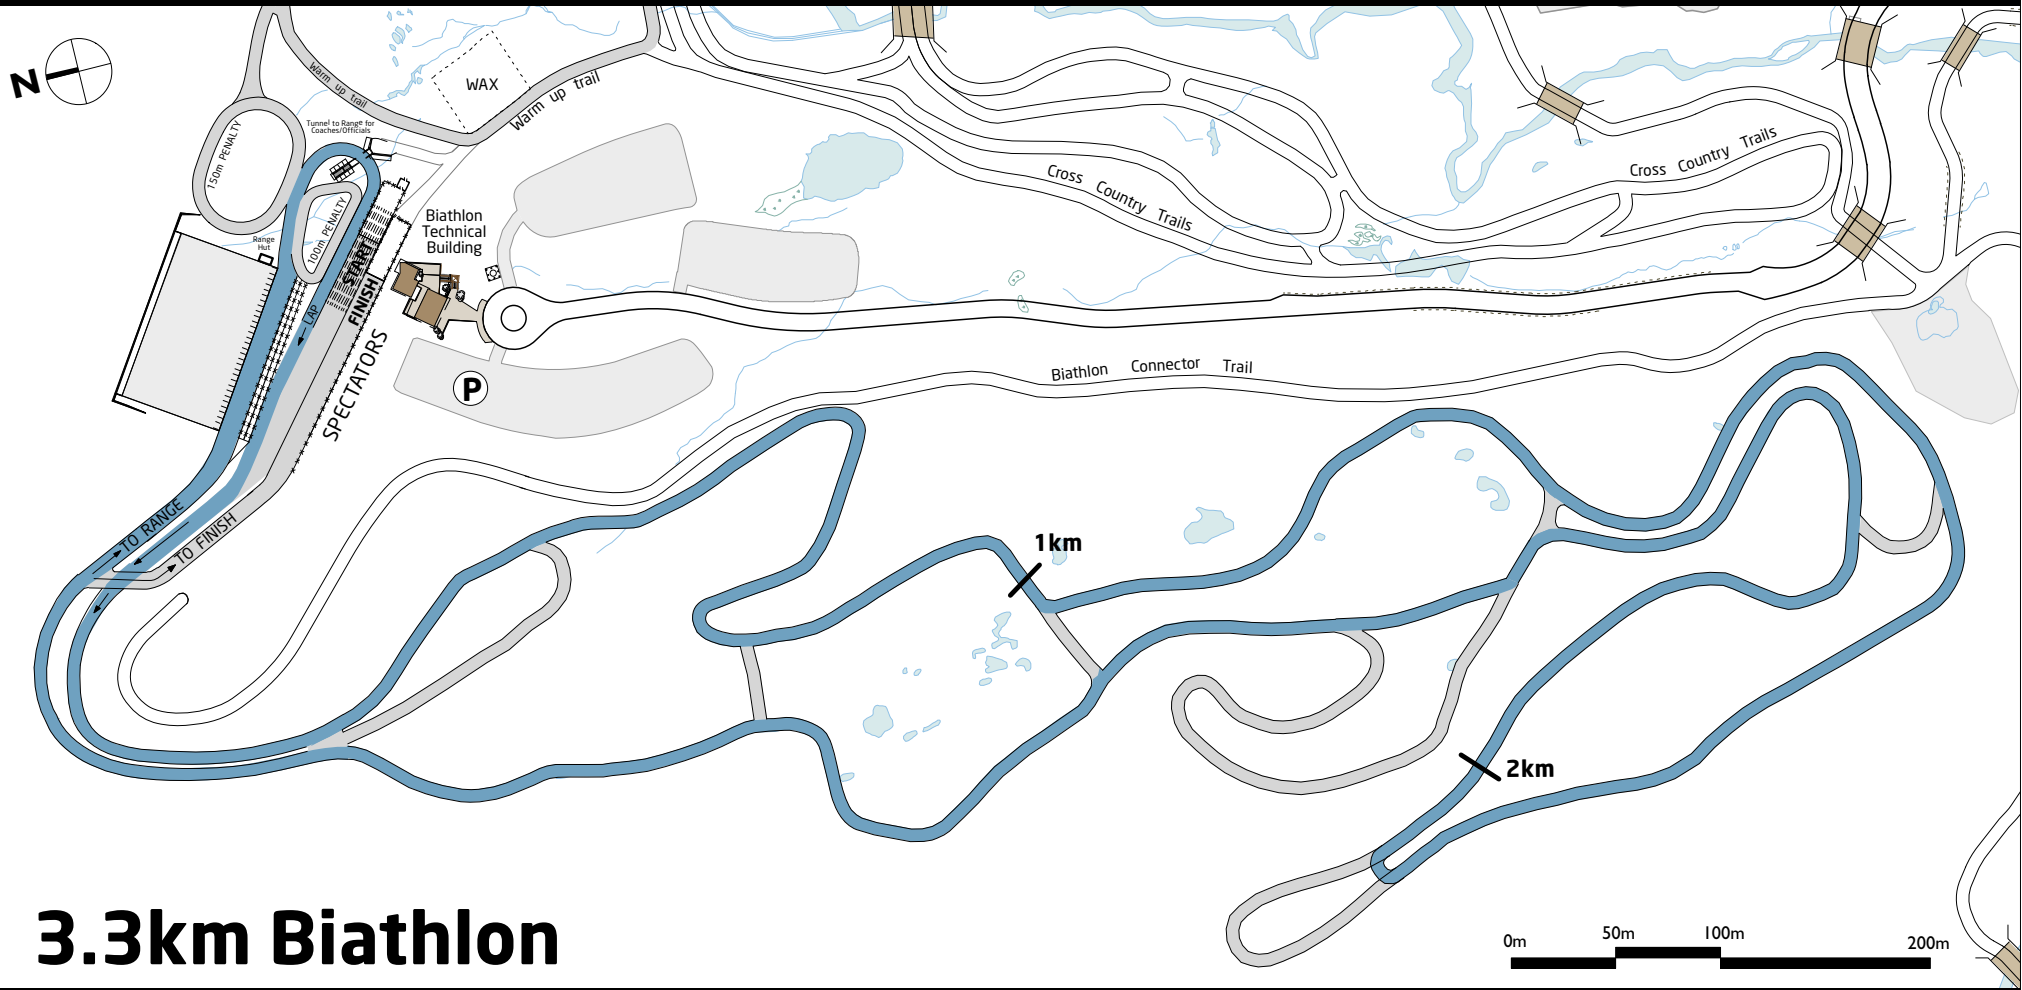

## 3.3km Biathlon

### TECHNICAL SPECIFICATIONS

Length : 3534m  
 TC : 121m  
 HD : 41m  
 MC : 34m

WHISTLER  
 OLYMPIC  
 PARK

Squamish Life.ca