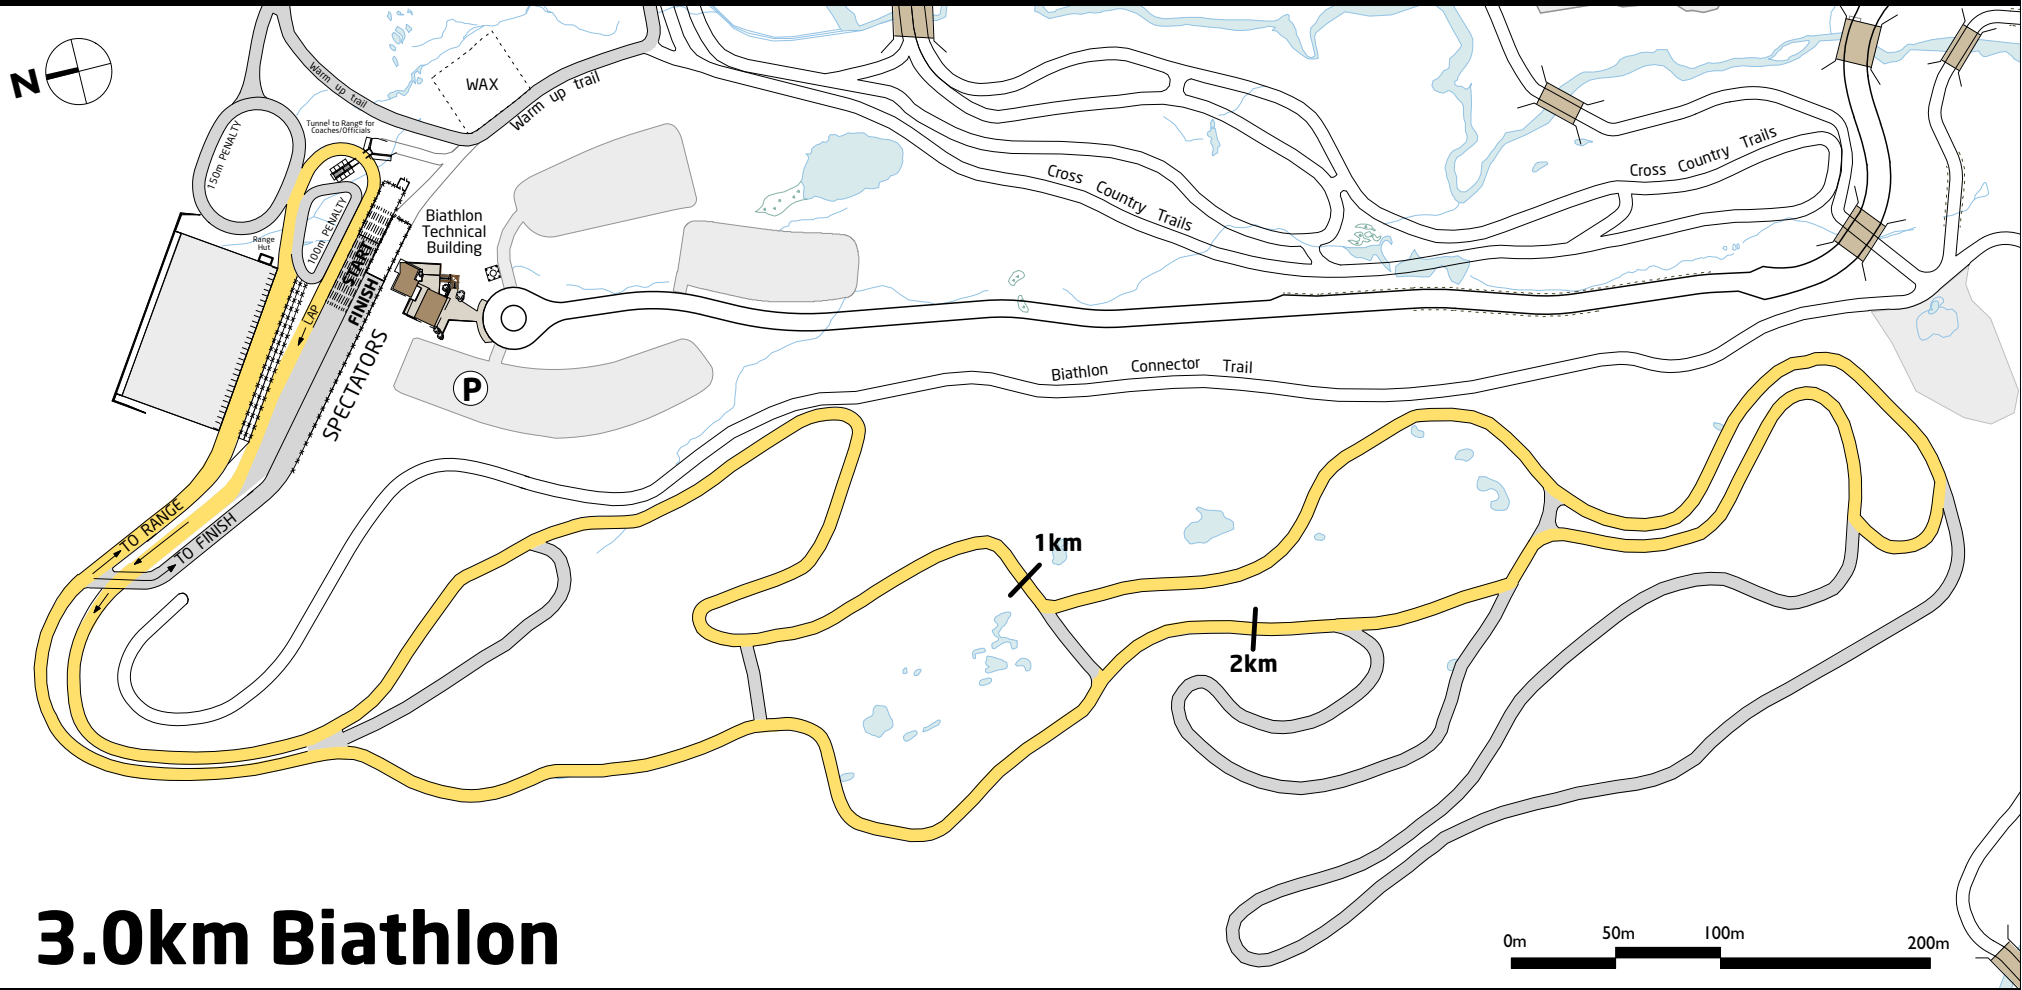

## 3.0km Biathlon

### TECHNICAL SPECIFICATIONS

Length : 2988m  
 TC : 107m  
 HD : 40m  
 MC : 41m

WHISTLER  
 OLYMPIC  
 PARK

Squamish Life.ca