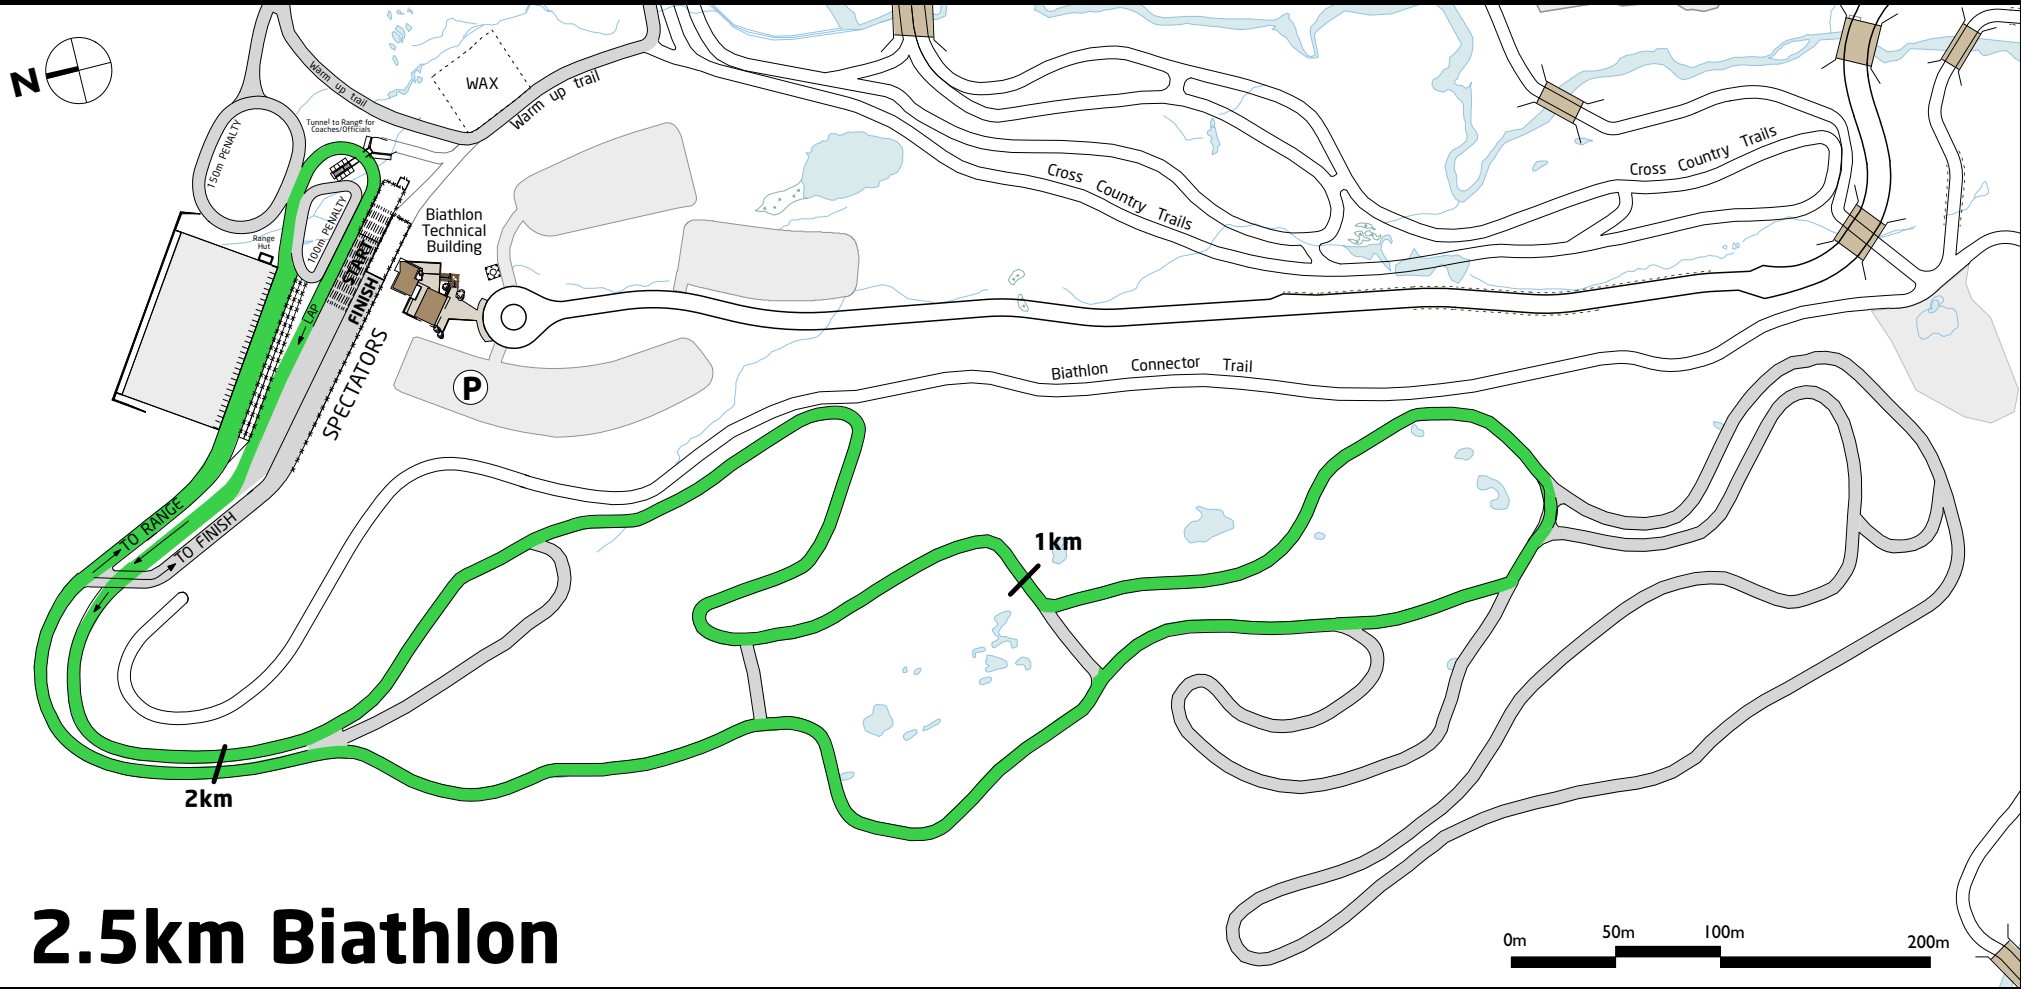

## 2.5km Biathlon

### TECHNICAL SPECIFICATIONS

Length : 2481m  
 TC : 82m  
 HD : 27m  
 MC : 25m

WHISTLER  
 OLYMPIC  
 PARK

SquamishLife.ca