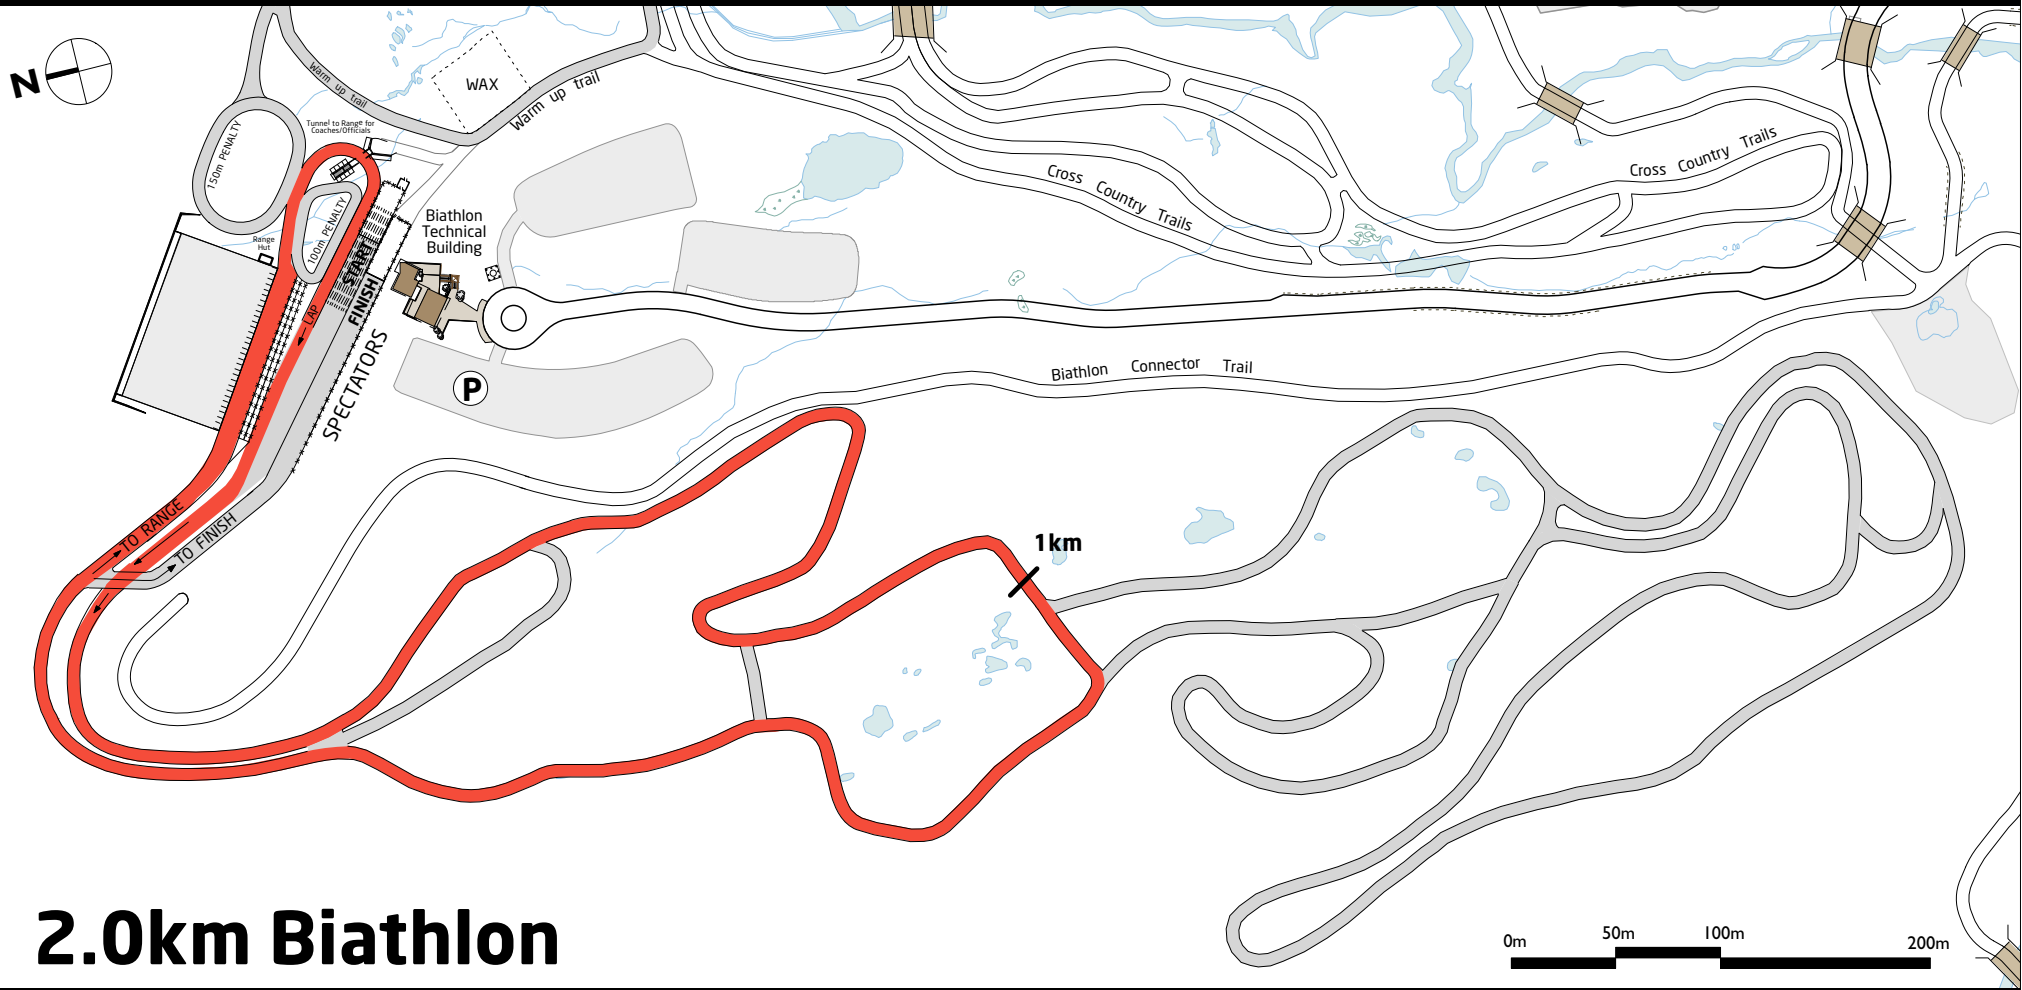

## 2.0km Biathlon

### TECHNICAL SPECIFICATIONS

Length : 1978m  
 TC : 64m  
 HD : 27m  
 MC : 25m

WHISTLER  
 OLYMPIC  
 PARK

SquamishLife.ca