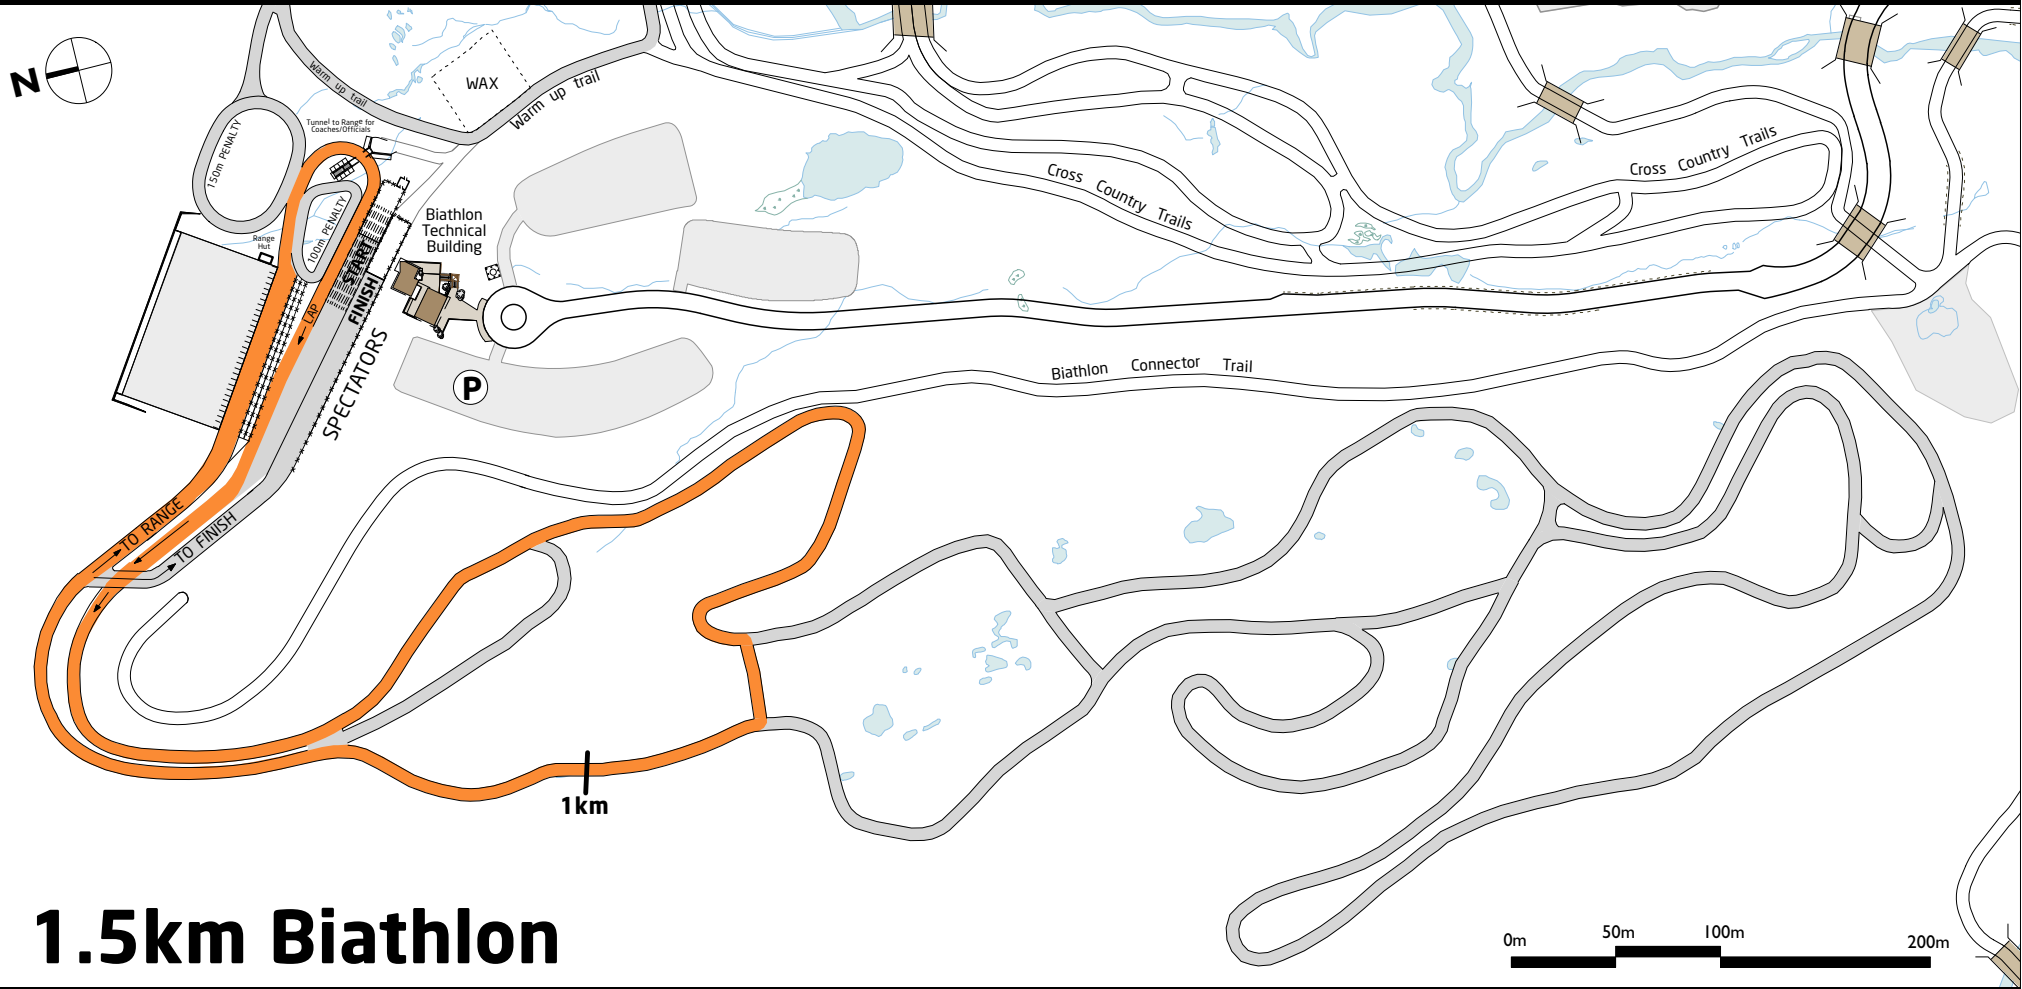

2008 SQUAMISH LIFE CANADIAN CHAMPIONSHIPS

1.5km Biathlon

TECHNICAL SPECIFICATIONS

Length : 1579m
 TC : 41m
 HD : 24m
 MC : 22m