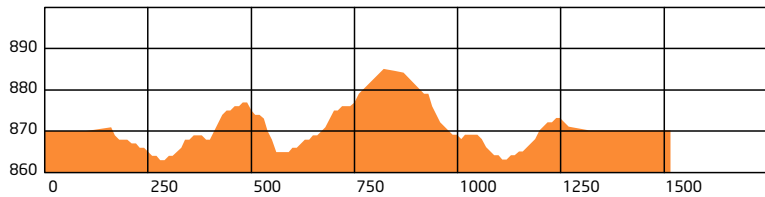

2008 SQUAMISH LIFE CANADIAN CHAMPIONSHIPS

1.5km Biathlon

TECHNICAL SPECIFICATIONS

Length : 1579m
 TC : 41m
 HD : 24m
 MC : 22m