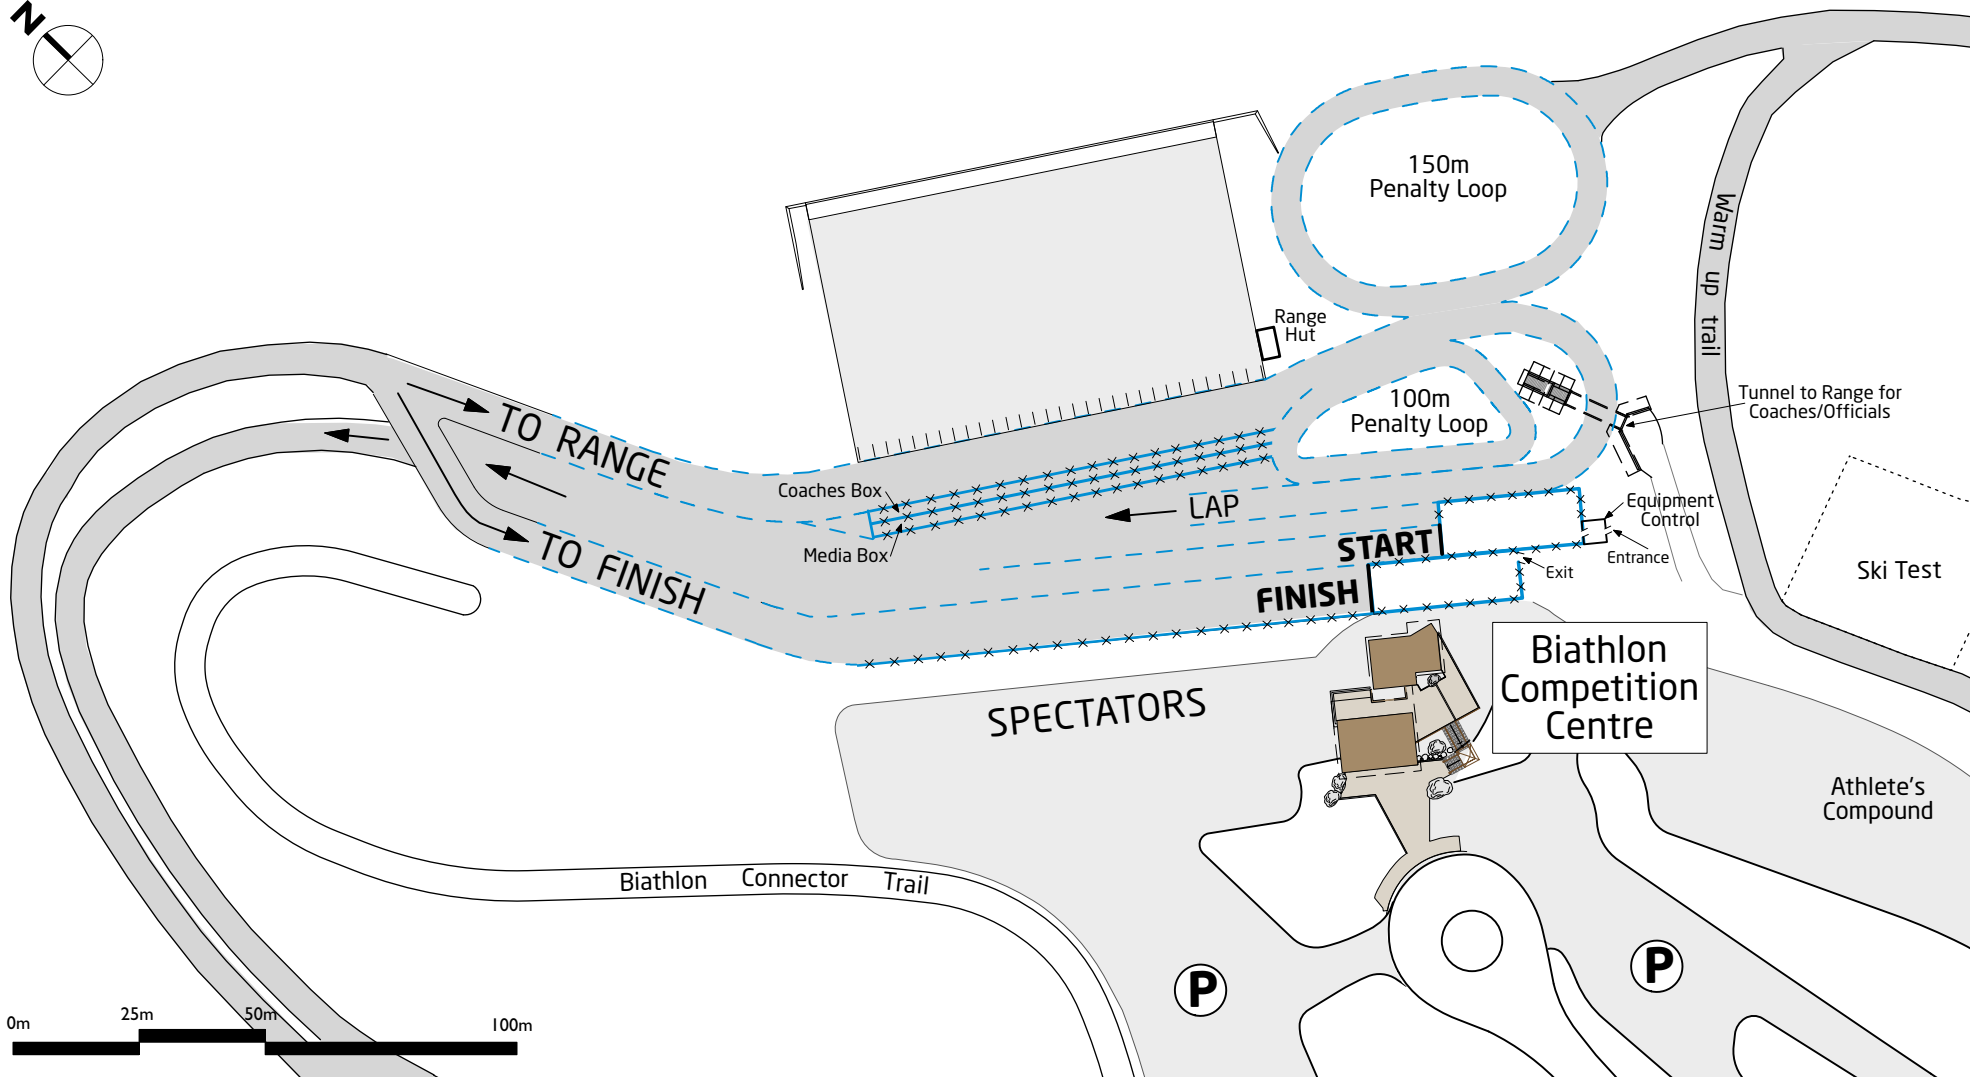

# BIATHLON STADIUM - SPRINT 2008 - 2009 BC CUP 1 & 2

WHISTLER  
**OLYMPIC  
PARK**

Squamish *Life*.ca