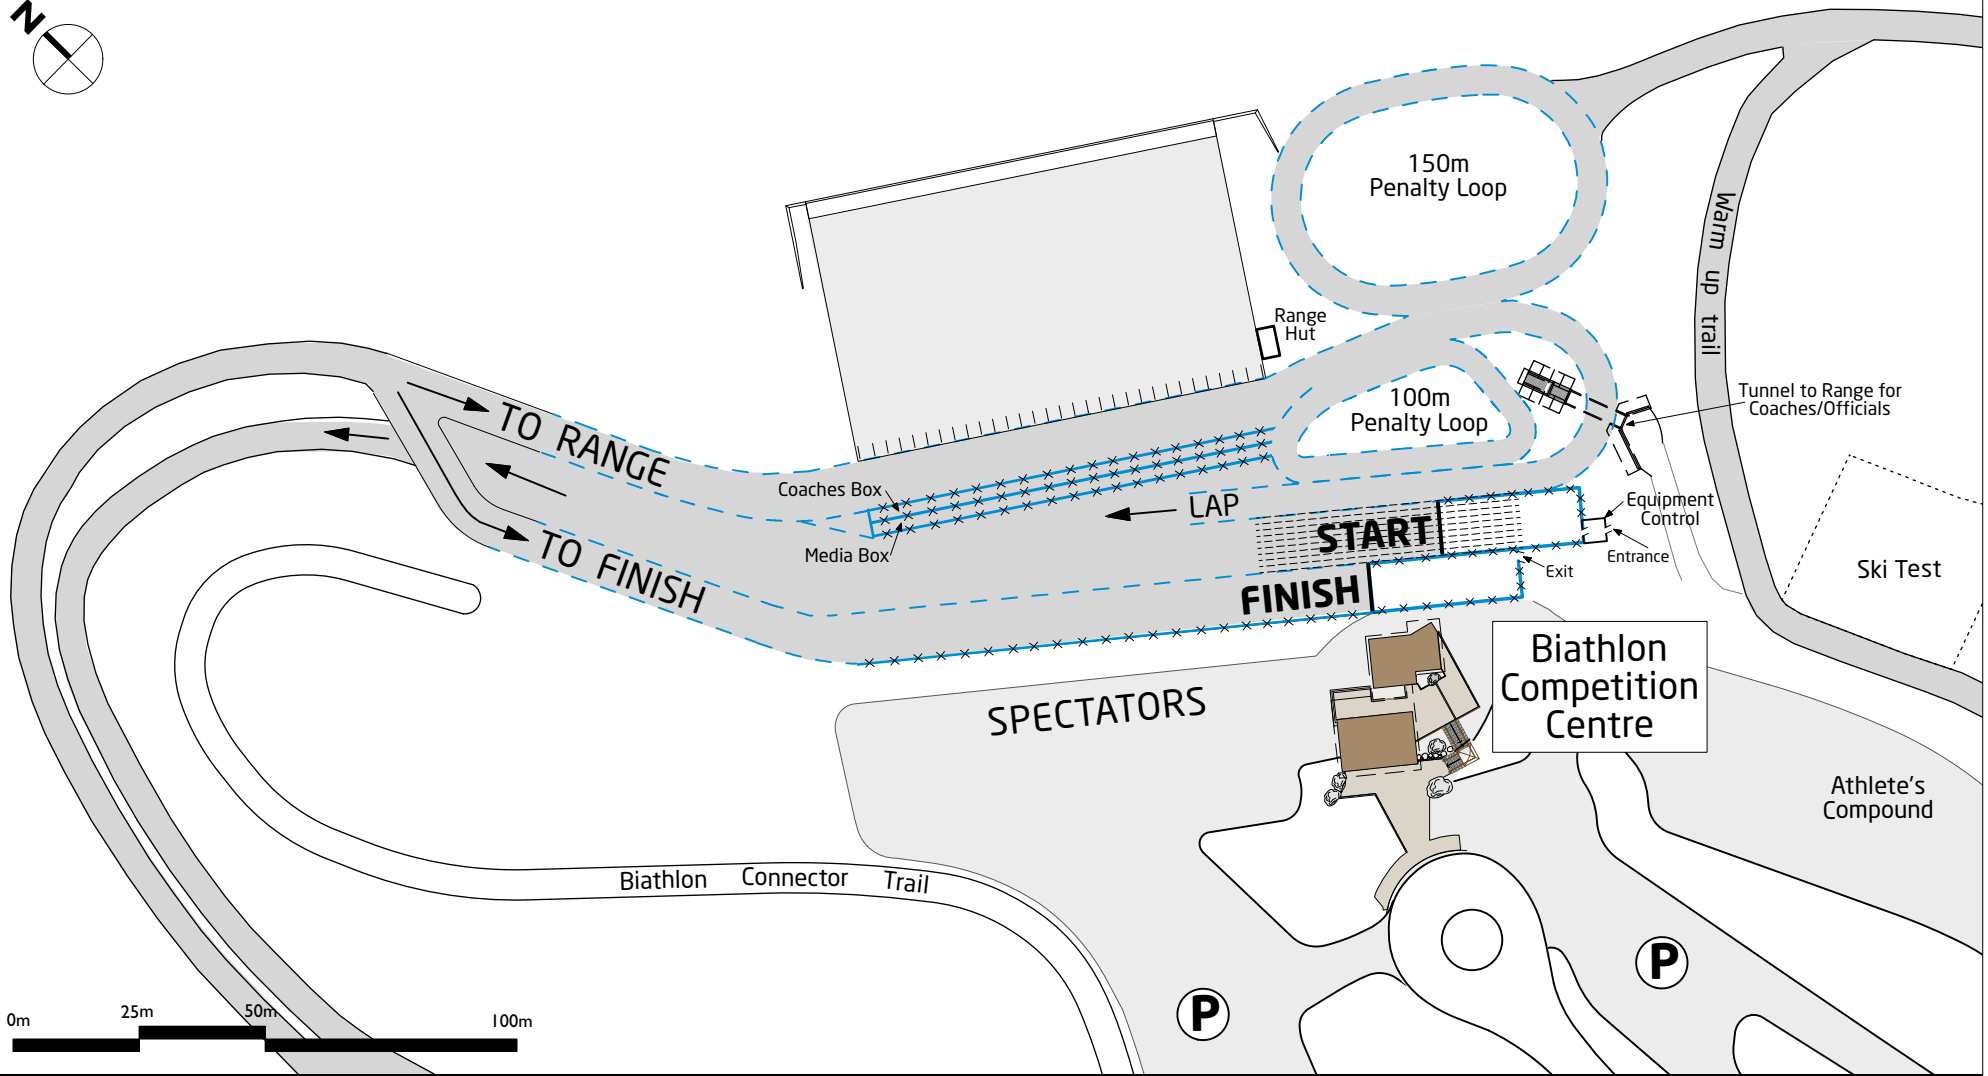

BIATHLON STADIUM - MASS START 2008 - 2009 BC CUP 1 & 2

WHISTLER
**OLYMPIC
PARK**

Squamish *Life*.ca